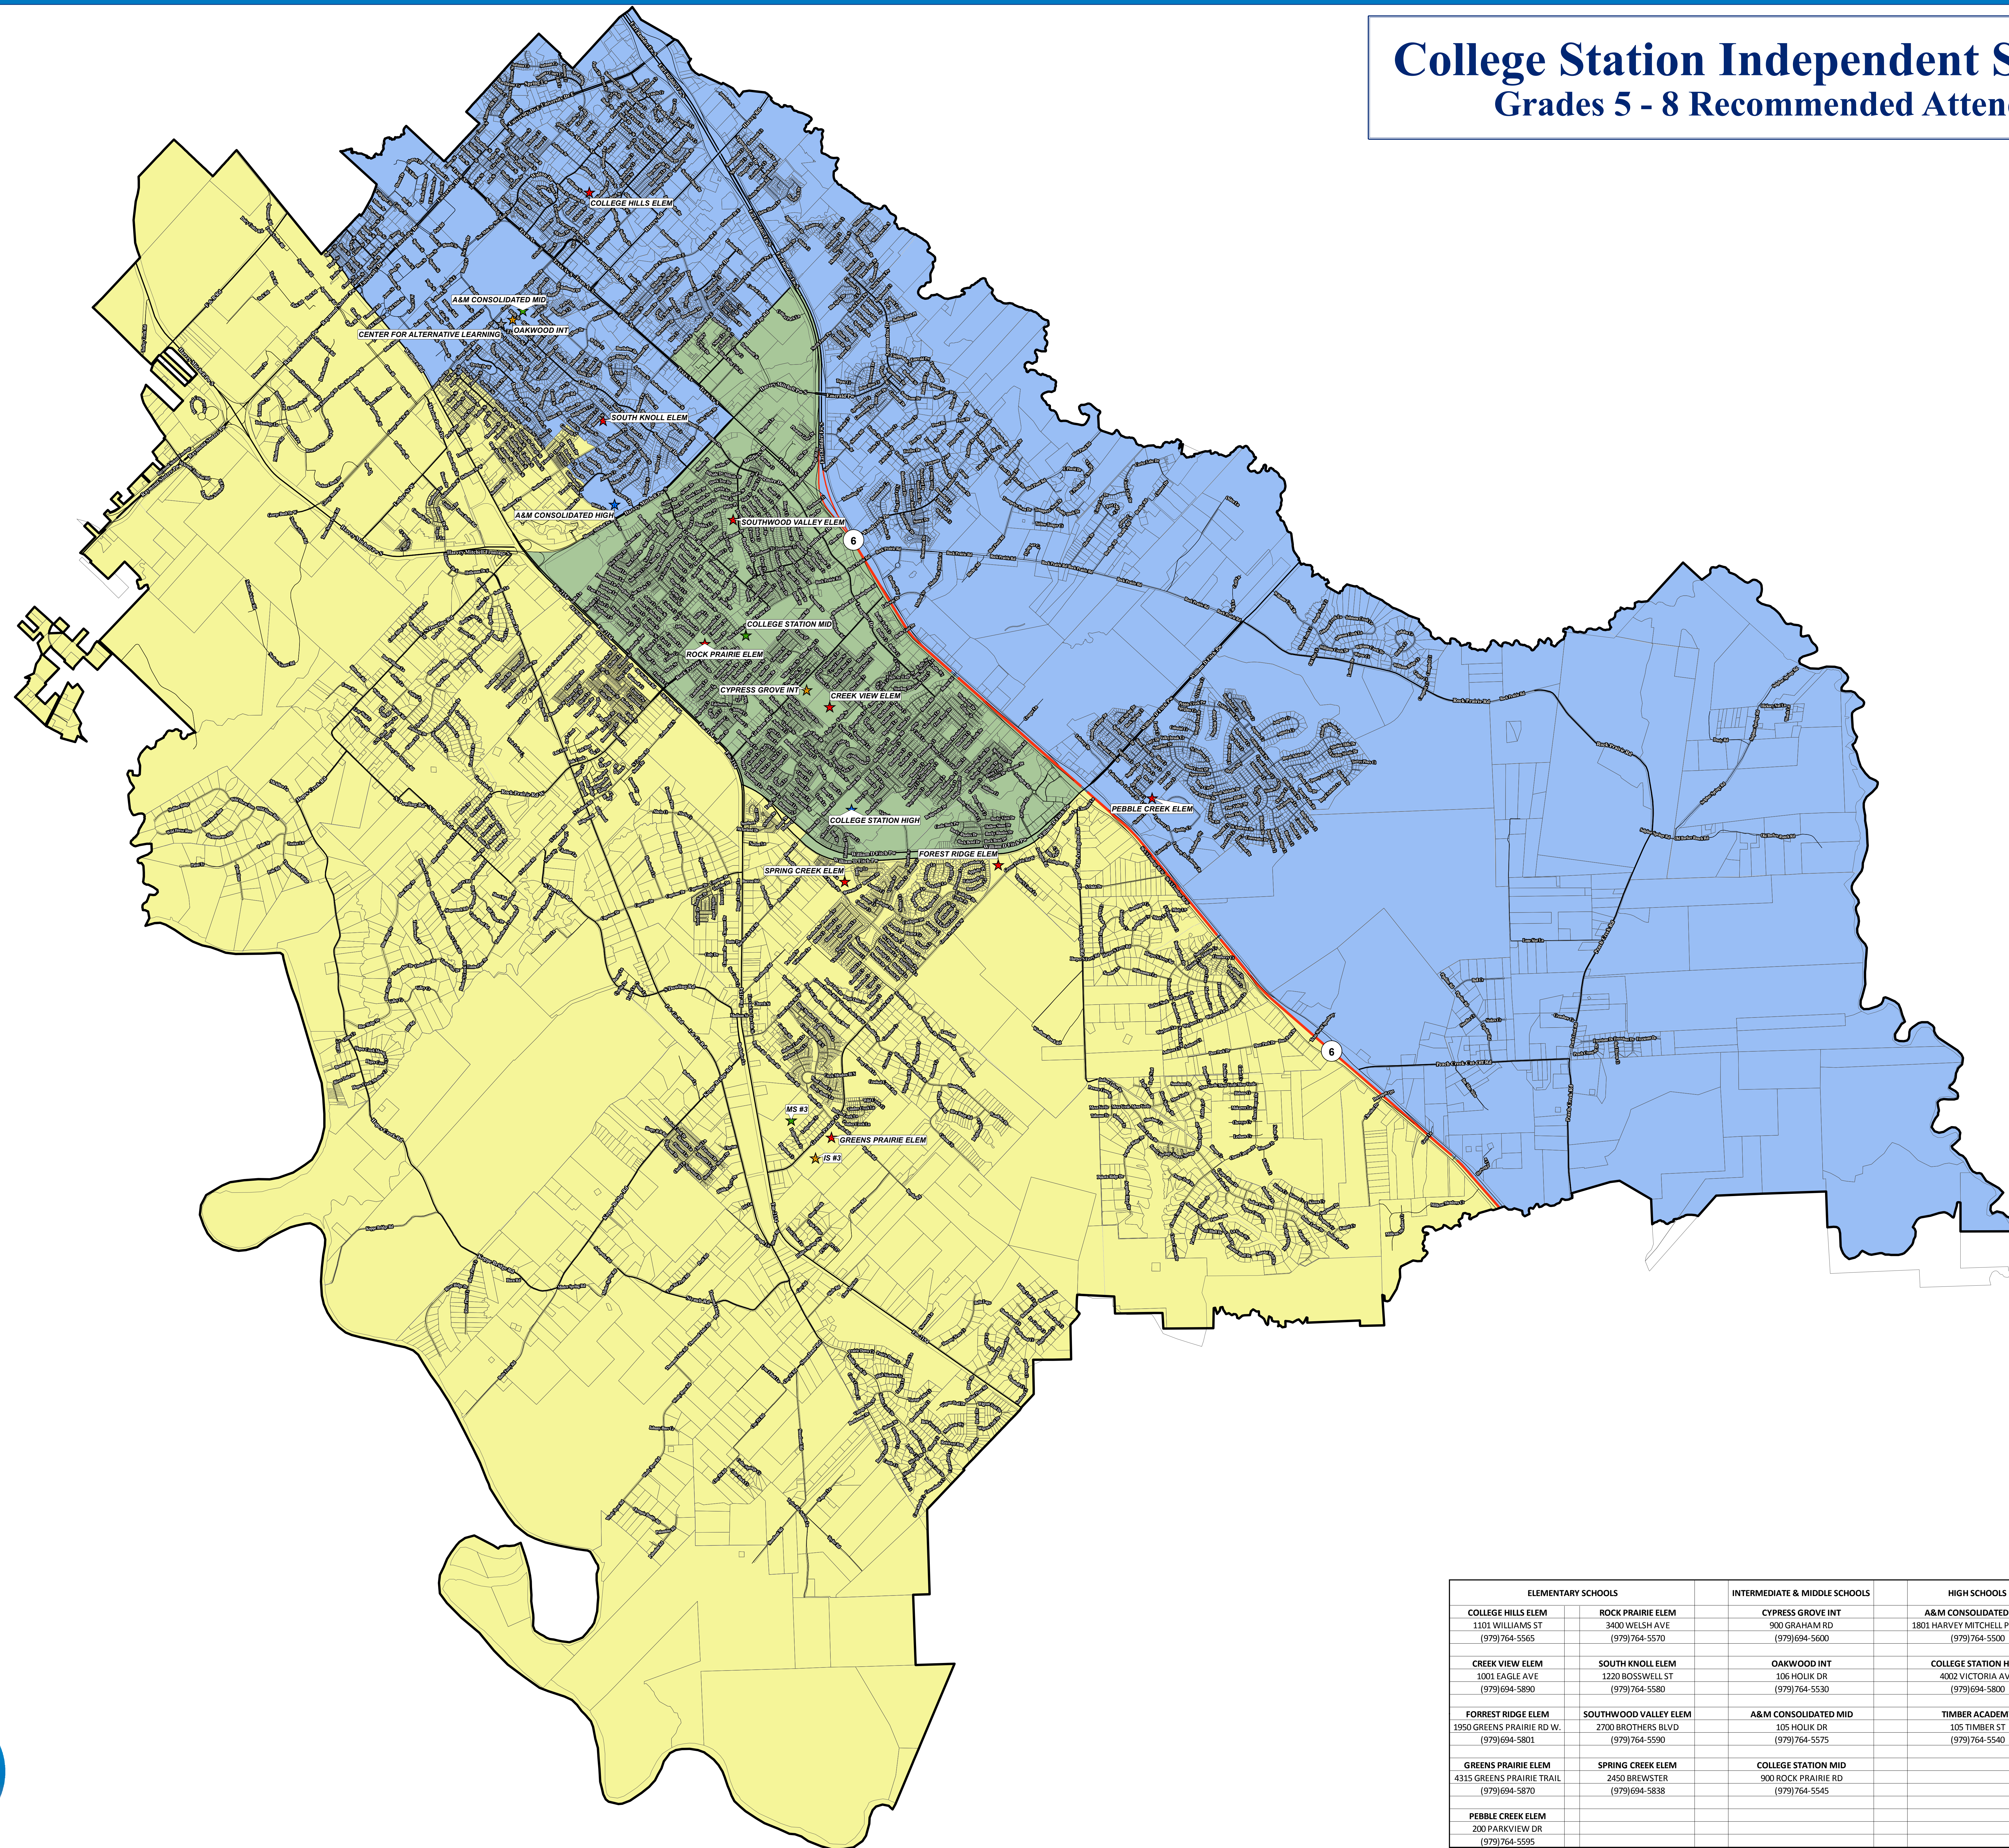

College Station Independent School District Grades 5 - 8 Recommended Attendance Zones

Schools

- ★ Elementary
- ★ Intermediate
- ★ Middle School
- ★ High School
- ★ Alternative

Roads

- LOCAL ROAD
- MAJOR ARTERIAL
- SECONDARY HIGHWAY

Parcels

- Parcels
- CYPRESS GR/CSMS
- PECAN TR/MS #3
- OAKWOOD/AMCMS

ELEMENTARY SCHOOLS		INTERMEDIATE & MIDDLE SCHOOLS		HIGH SCHOOLS	
COLLEGE HILLS ELEM 1101 WILLIAMS ST (979) 764-5565	ROCK PRAIRIE ELEM 3400 WELSH AVE (979) 764-5570	CYPRESS GROVE INT 900 GRAHAM RD (979) 694-5600	A&M CONSOLIDATED HIGH 1801 HARVEY MITCHELL PARKWAY (979) 764-5500		
CREEK VIEW ELEM 1001 EAGLE AVE (979) 694-5890	SOUTH KNOLL ELEM 1220 BOSSWELL ST (979) 764-5580	OAKWOOD INT 106 HOLIK DR (979) 764-5530	COLLEGE STATION HIGH 4002 VICTORIA AVE (979) 694-5800		
FORREST RIDGE ELEM 1950 GREENS PRAIRIE RD W. (979) 694-5801	SOUTHWOOD VALLEY ELEM 2700 BROTHERS BLVD (979) 764-5590	A&M CONSOLIDATED MID 105 HOLIK DR (979) 764-5575	TIMBER ACADEMY 105 TIMBER ST (979) 764-5540		
GREENS PRAIRIE ELEM 4315 GREENS PRAIRIE TRAIL (979) 694-5870	SPRING CREEK ELEM 2450 BREWSTER (979) 694-5838	COLLEGE STATION MID 900 ROCK PRAIRIE RD (979) 764-5545			
PEBBLE CREEK ELEM 200 PARKVIEW DR (979) 764-5595					